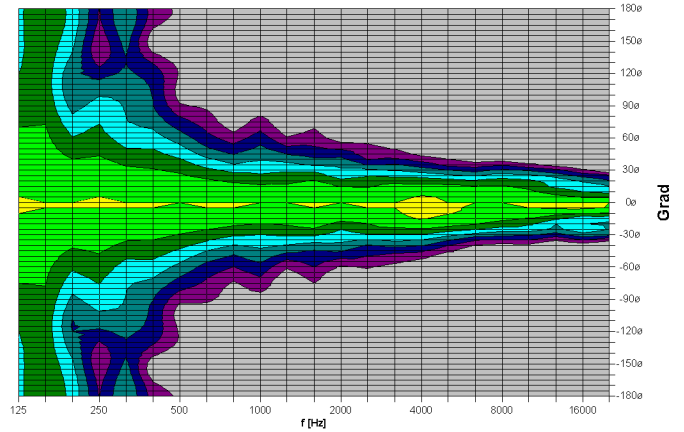

With a 60° x 40° coverage angle this hornloaded 12" / 2" system is the ideal complement to the narrow bundling TSE 4030. A large number of new technical details ensure optimum performance.

## PRODUCT SPECIFICATIONS

Speaker Components	12" Neodym / 2"
Description	High Performance Sound System
Powerhandling - AES / Peak	600 Watt / 1800 Watt
Impedance - nominal	8 Ohm
SPL 1m - 1Watt / Peak	109dB / 141dB
Usable Range	130Hz - 17kHz
X - Overpoint - acoustical	650Hz
Connectors	2x Neutrik Speakon 4-pol
	Coding: 1+/- HiMid, 2+/- Sub
Coverage - horizontal / vertical	60° x 40°
Handles	2x 4D handle / 2x 2D handle
Rigging - flying points	2x MAN CF4
	2x Riggingbar
Fittings	wheelboard fittings
Weight	51,0kg
Size - height x width x depth	69,8 x 51,2 x 68,0 cm
Art. Nr.	0902

TSE 6040 horizontal - 2D Directivity Plot

TSE 6040 vertikal - 2D Directivity Plot

For more information, please visit our Data CD-Rom