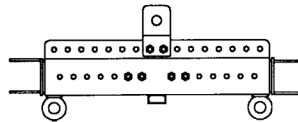

Accessories

(more accessories you can find in our general list of accessories)

Flying Cradle - mono module for TSE system

Order Number: 01310

Splaybar - for TSE Flying Cradle

Order Number: 01312

Chain with hook - for TSE system, angle 10°

Order Number: 01315

Chain with hook - for TSE system, 45 cm

Order Number: 01316

Lashing strap - 50 mm - length 8 m

Order Number: 01321

MAN Heavy Stud for CF4 / CF6

Order Number: 08114

PP - Fitting for backside connection - TSE system

Order Number: 01319

Systemrack - Heavy Duty Version - Double Door

8,8 kW / 2 Ohm
with 2 pcs. Kind XT 4000
HDSC Controller and PD32