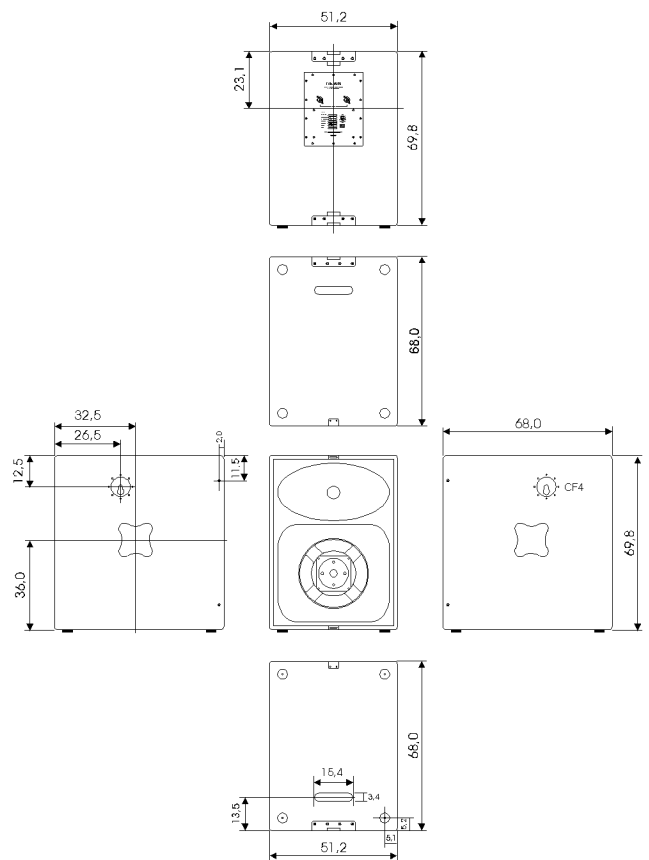

With a 60° x 40° coverage angle this hornloaded 12" / 2" system is the ideal complement to the narrow bundling TSE 4030. A large number of new technical details ensure optimum performance.

## PRODUCT SPECIFICATIONS

Speaker Components	12" Neodym / 2"
Description	High Performance Sound System
Powerhandling - AES / Peak	600 Watt / 1800 Watt
Impedance - nominal	8 Ohm
SPL 1m - 1Watt / Peak	109dB / 141dB
Usable Range	130Hz - 17kHz
X - Overpoint - acoustical	650Hz
Connectors	2x Neutrik Speakon 4-pol
	Coding: 1+/- HiMid, 2+/- Sub
Coverage - horizontal / vertical	60° x 40°
Handles	2x 4D handle / 2x 2D handle
Rigging - flying points	2x MAN CF4
	2x Riggingbar
Fittings	wheelboard fittings
Weight	51,0kg
Size - height x width x depth	69,8 x 51,2 x 68,0 cm
Art. Nr.	0902

TSE 6040 horizontal - 2D Directivity Plot

TSE 6040 vertikal - 2D Directivity Plot

For more information, please visit our Data CD-Rom

**Chain with hook - for TSE system, angle 10°**

Order Number: 01315

**Chain with hook - for TSE system, 45 cm**

Order Number: 01316

**Lashing strap - 50 mm - length 8 m**

Order Number: 01321

**MAN Heavy Stud for CF4 / CF6**