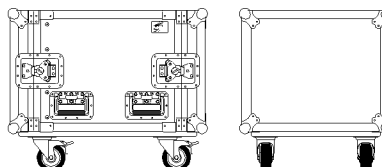

Order Number: 01451

More flightcases
on request