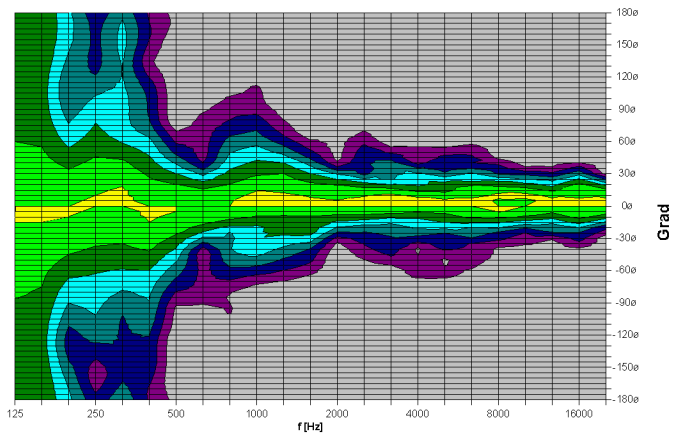

With a 60° x 40° coverage angle this hornloaded 12" / 2" system is the ideal complement to the narrow bundling TSE 4030. A large number of new technical details ensure optimum performance.

## PRODUCT SPECIFICATIONS

Speaker Components	12" Neodym / 2"
Description	High Performance Sound System
Powerhandling - AES / Peak	600 Watt / 1800 Watt
Impedance - nominal	8 Ohm
SPL 1m - 1Watt / Peak	109dB / 141dB
Usable Range	130Hz - 17kHz
X - Overpoint - acoustical	650Hz
Connectors	2x Neutrik Speakon 4-pol
	Coding: 1+/- HiMid, 2+/- Sub
Coverage - horizontal / vertical	60° x 40°
Handles	2x 4D handle / 2x 2D handle
Rigging - flying points	2x MAN CF4
	2x Riggingbar
Fittings	wheelboard fittings
Weight	51,0kg
Size - height x width x depth	69,8 x 51,2 x 68,0 cm
Art. Nr.	0902

TSE 6040 horizontal - 2D Directivity Plot

TSE 6040 vertikal - 2D Directivity Plot

For more information, please visit our Data CD-Rom