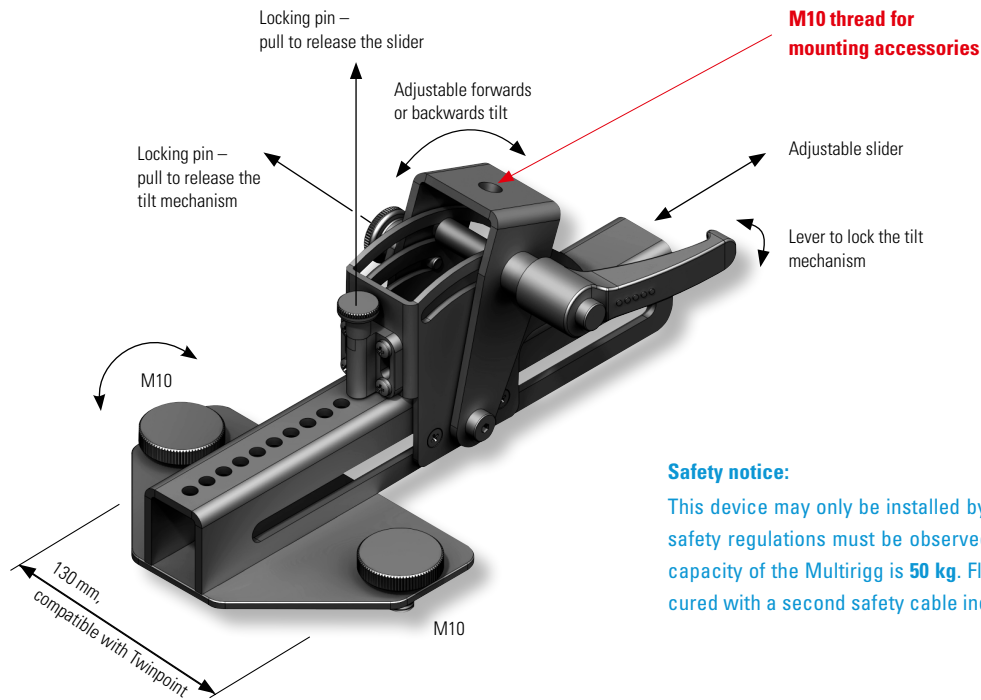

MultiRigg™

Tilting bracket for horizontal and vertical mounting of loudspeakers in flown systems, ground stacks and permanent installations.

Safety notice:

This device may only be installed by qualified personnel. All relevant safety regulations must be observed at all times. The maximum load capacity of the MultiRigg is **50 kg**. Flown systems must always be secured with a second safety cable independent of the MultiRigg.

ACCESSORIES

MultiRigg with Clamp
Order No. **01223/100kg**
oder
Order No. **01223/250kg**
for flown systems

MultiRigg with TV Spigot
28 mm ø, M10
Order No. **08128**
for flown systems or
mounting on a stand

MultiRigg with M10 Ring Screw
Order No. **73700/M10**
for flown systems

MultiRigg with 35 mm Flange
Order No. **08126**
for mounting on a stand

APPLICATIONS