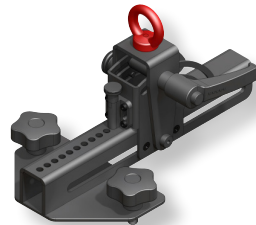

MultiRigg™

Tilting bracket for horizontal and vertical mounting of loudspeakers in flown systems, ground stacks and permanent installations.

Safety notice:

This device may only be installed by qualified personnel. All relevant safety regulations must be observed at all times. The maximum load capacity of the MultiRigg is **50 kg**. Flown systems must always be secured with a second safety cable independent of the MultiRigg.

ACCESSORIES

MultiRigg with Clamp
Order No. **01223/100kg**
oder
Order No. **01223/250kg**
for flown systems

MultiRigg with TV Spigot
28 mm ø, M10
Order No. **08128**
for flown systems or
mounting on a stand

MultiRigg with M10 Ring Screw
Order No. **73700/M10**
for flown systems

MultiRigg with 35 mm Flange
Order No. **08126**
for mounting on a stand

APPLICATIONS