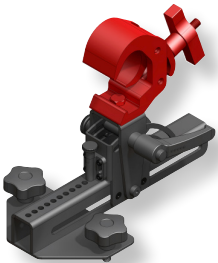

MultiRigg™

Tilting bracket for horizontal and vertical mounting of loudspeakers in flown systems, ground stacks and permanent installations.

Safety notice:

This device may only be installed by qualified personnel. All relevant safety regulations must be observed at all times. The maximum load capacity of the MultiRigg is **50 kg**. Flown systems must always be secured with a second safety cable independent of the MultiRigg.

ACCESSORIES

MultiRigg with Clamp
Order No. **01223/100kg**
oder
Order No. **01223/250kg**
for flown systems

MultiRigg with TV Spigot
28 mm ø, M10
Order No. **08128**
for flown systems or
mounting on a stand

MultiRigg with M10 Ring Screw
Order No. **73700/M10**
for flown systems

MultiRigg with 35 mm Flange
Order No. **08126**
for mounting on a stand

APPLICATIONS