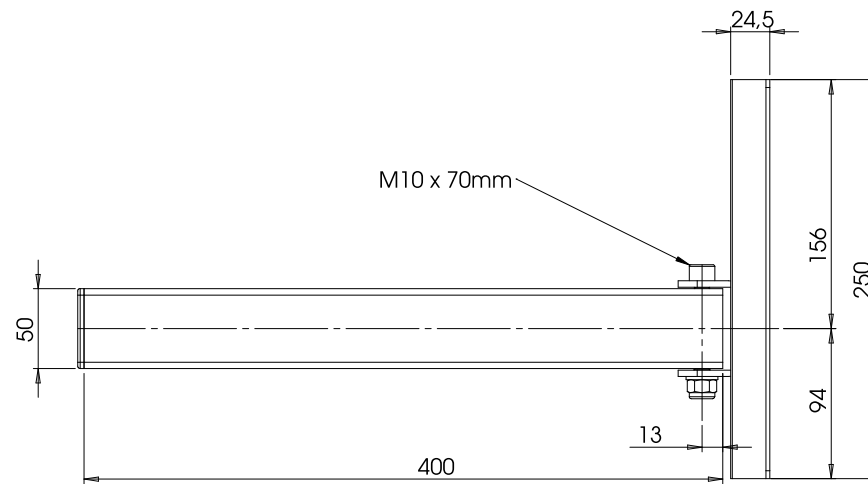

Wall Mount

- for U-brackets,
- max. load 40 kg,
- for 15" speakers
- bar: 400mm
- weight 1750g

SEEBURG
acoustic line

Wall Mount
08130/F400