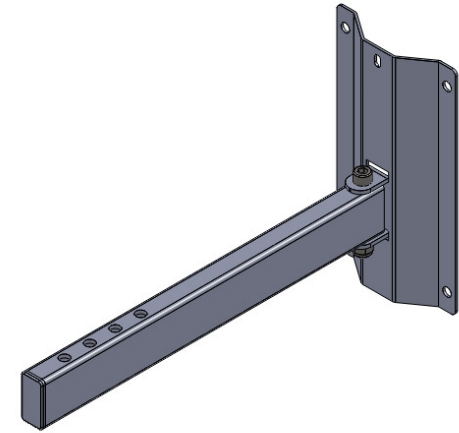

Wall Mount

- for U-brackets,
- max. load 40 kg,
- for 15" speakers
- bar: 400mm
- weight 1750g

SEEBURG
acoustic line

Wall Mount
08130/F400