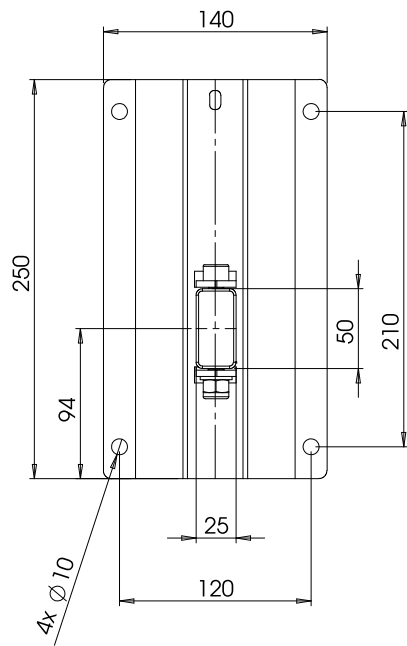

Wall Mount

- for U-brackets,
- max. load 40 kg,
- for 15" speakers
- bar: 400mm
- weight 1750g

SEEBURG
acoustic line

Wall Mount
08130/F400