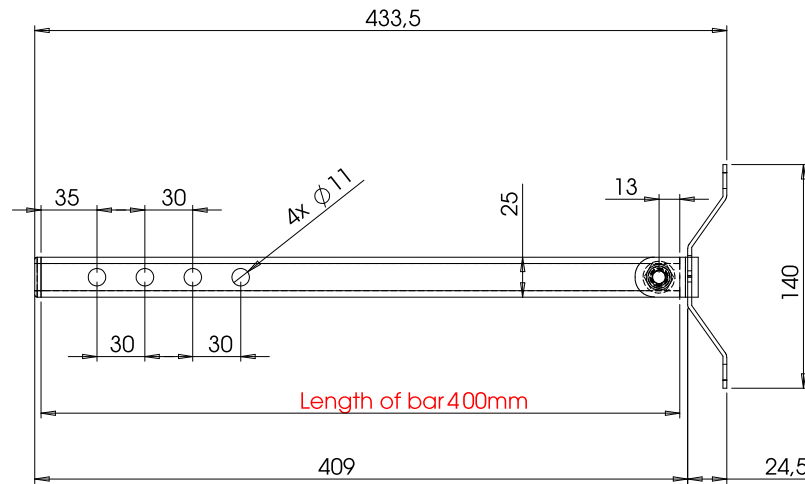

Wall Mount

- for U-brackets,
- max. load 40 kg,
- for 15" speakers
- bar: 400mm
- weight 1750g

SEEBURG
acoustic line

Wall Mount
08130/F400