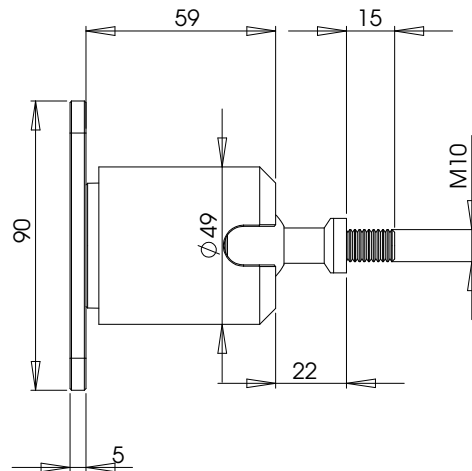

Wall Mount

- M10 x 15
- max. load 15 kg,
- weight 850g

SEEBURG
acoustic line

**Wall Mount
with ball socket joint
08125/set**

copyright 09.2019