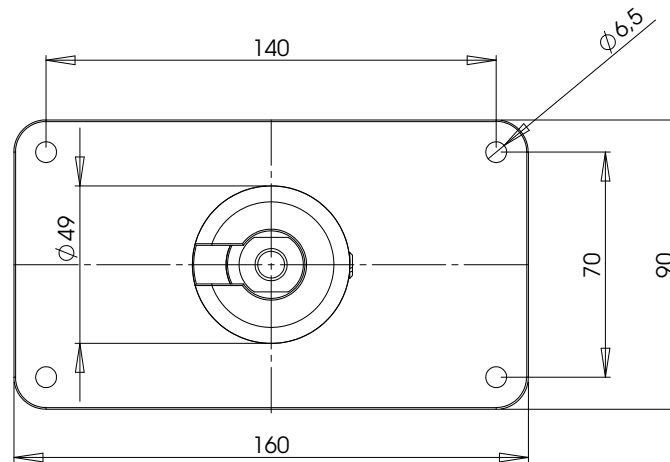

Wall Mount

- M10 x 15
- max. load 15 kg,
- weight 850g

SEEBURG
acoustic line

**Wall Mount
with ball socket joint
08125/set**

copyright 09.2019