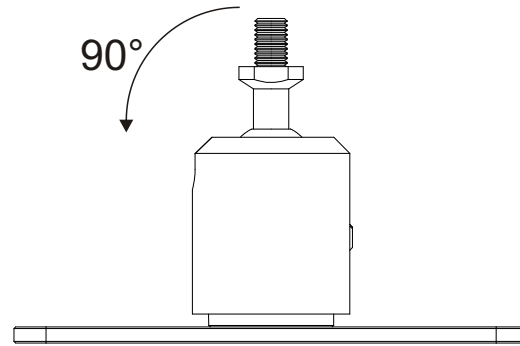

Wall Mount

- M10 x 15
- max. load 15 kg,
- weight 850g

SEEBURG
acoustic line

**Wall Mount
with ball socket joint
08125/set**

copyright 09.2019