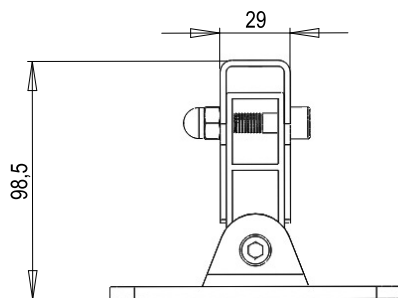

Wall Mount

- 2 x M6 fixing holes (d=70-76 mm),
- 1 x M10 fixing hole (center),
- max. load 25 kg
- weight 1340g

SEEBURG
acoustic line

Wall Mount 03034

copyright 12.2018