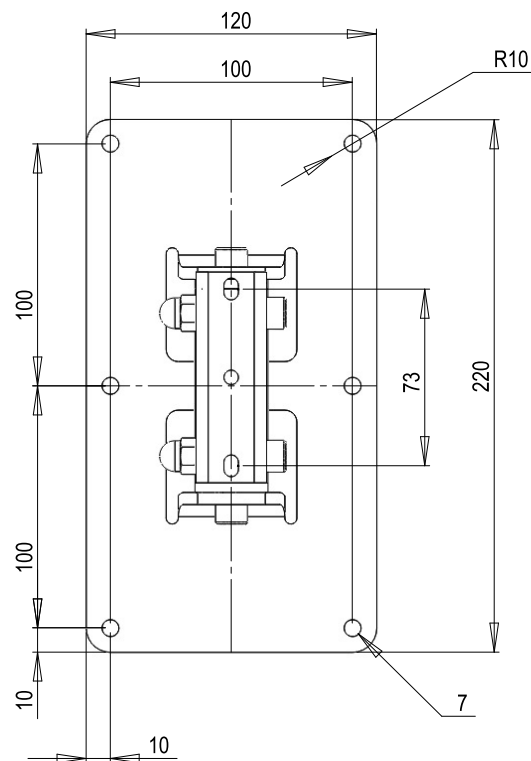

Wall Mount

- 2 x M6 fixing holes (d=70-76 mm),
- 1 x M10 fixing hole (center),
- max. load 25 kg
- weight 1340g

SEEBURG
acoustic line

Wall Mount 03034

copyright 12.2018