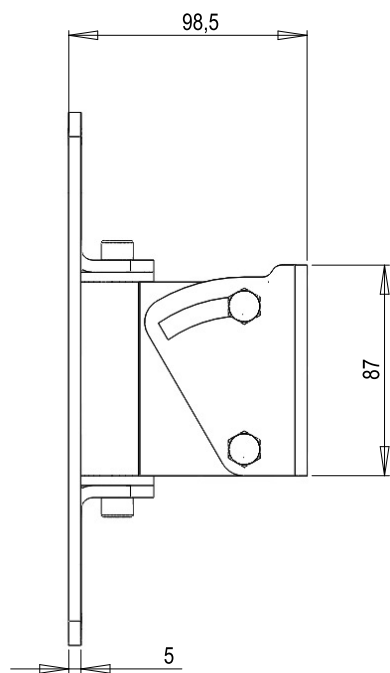

Wall Mount

- 2 x M6 fixing holes (d=70-76 mm),
- 1 x M10 fixing hole (center),
- max. load 25 kg
- weight 1340g

SEEBURG
acoustic line

Wall Mount 03034

copyright 12.2018