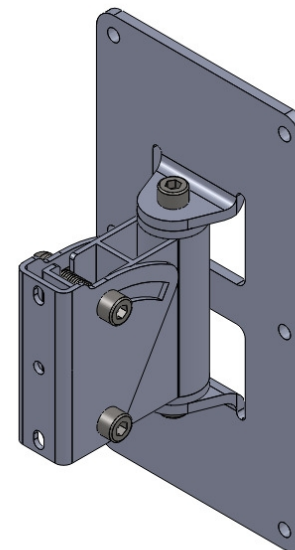

Wall Mount

- 2 x M6 fixing holes (d=70-76 mm),
- 1 x M10 fixing hole (center),
- max. load 25 kg
- weight 1340g

SEEBURG
acoustic line

Wall Mount 03034

copyright 12.2018