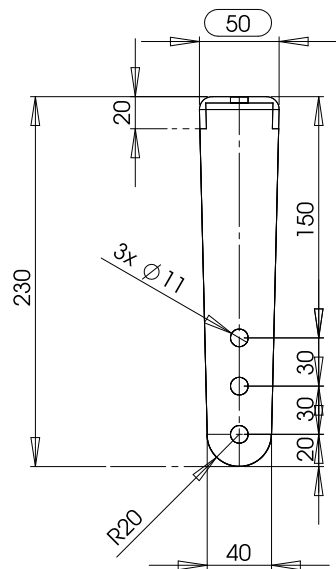

Schnitt

SEEBURG
acoustic line

AF6 Bracket
horizontal alignment
01216AF

copyright 01.2019