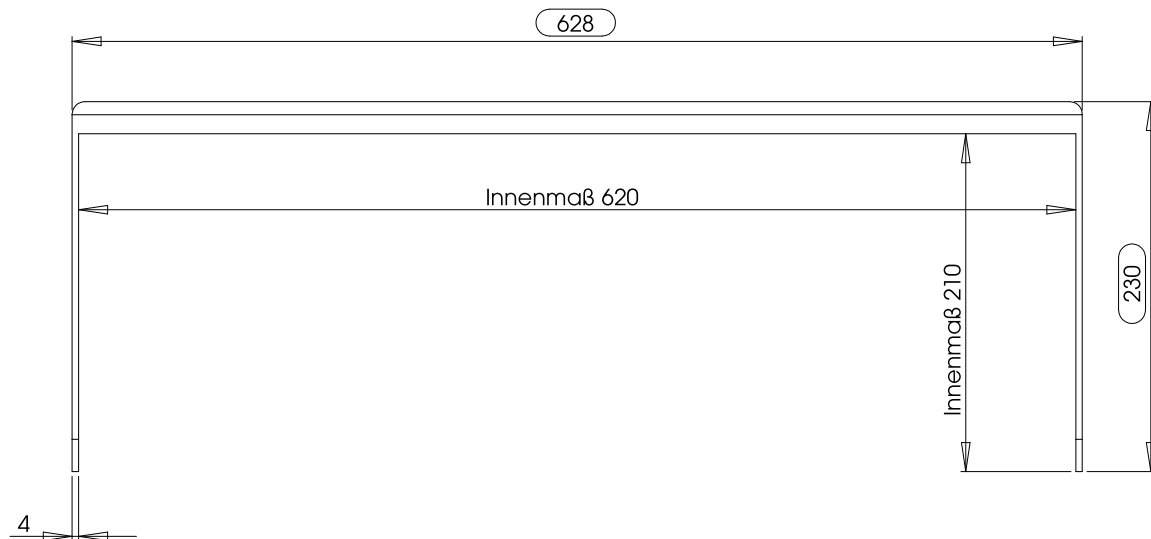

Schnitt

SEEBURG
acoustic line

AF6 Bracket
horizontal alignment
01216AF

copyright 01.2019