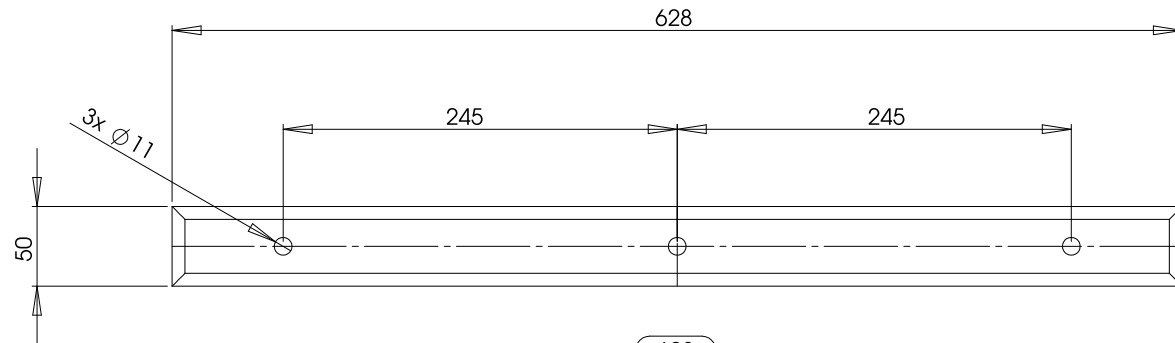

Schnitt

SEEBURG
acoustic line

AF6 Bracket
horizontal alignment
01216AF

copyright 01.2019