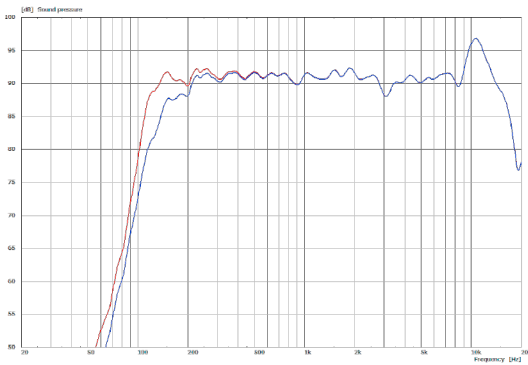

PRODUCT SPECIFICATIONS

Speaker Components	5" Nd (1,5" VC) / 0,75" coaxial
Description	Multi Media Sound System
Power AES / Peak	120 W / 360 W
Impedance nominal	16 Ω
SPL 1 W / Peak @ 1 m	93 dB / 115 dB
Usable Range	110 Hz - 19 kHz (-6 dB)
Tuning Frequency excursion minimum	120 Hz
X - Overpoint acoustical	3,0 kHz
Coverage horizontal / vertical	100° - conical
Connectors	2 x Speakon NL4MP in/out Coding: 1 +/- HiMid, 2 +/- loop thru 1 x Phoenix 4-pol
Rigging / Fittings	3 x M10
Weight	2,5 kg
Size height x width x depth	15,0 x 15,0 x 17,6 cm
Order No.	00160/black 00160/white (RAL 9010)

DIMENSIONS

Controller Setups:

<https://www.seeburg.com/de/downloads>

Sensitivity 1 W @ 1 m + Impedance

MEASUREMENTS

Frequency Response with Presets

2D Directivity Plot - radial

ACCESSORIES i5