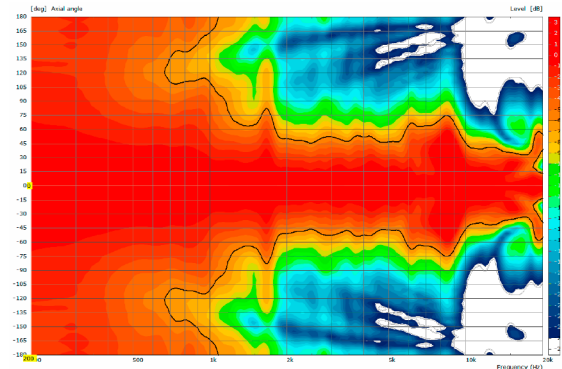

PRODUCT SPECIFICATIONS

Speaker Components	5" Nd (1,5" VC) / 0,75" coaxial
Description	Multi Media Sound System
Power AES / Peak	120 W / 360 W
Impedance nominal	16 Ω
SPL 1 W / Peak @ 1 m	93 dB / 115 dB
Usable Range	110 Hz - 19 kHz (-6 dB)
Tuning Frequency excursion minimum	120 Hz
X - Overpoint acoustical	3,0 kHz
Coverage horizontal / vertical	100° - conical
Connectors	2 x Speakon NL4MP in/out Coding: 1 +/- HiMid, 2 +/- loop thru 1 x Phoenix 4-pol
Rigging / Fittings	3 x M10
Weight	2,5 kg
Size height x width x depth	15,0 x 15,0 x 17,6 cm
Order No.	00160/black 00160/white (RAL 9010)

DIMENSIONS

Controller Setups:

<https://www.seeburg.com/de/downloads>

Sensitivity 1 W @ 1 m + Impedance

MEASUREMENTS

Frequency Response with Presets

2D Directivity Plot - radial

ACCESSORIES i5