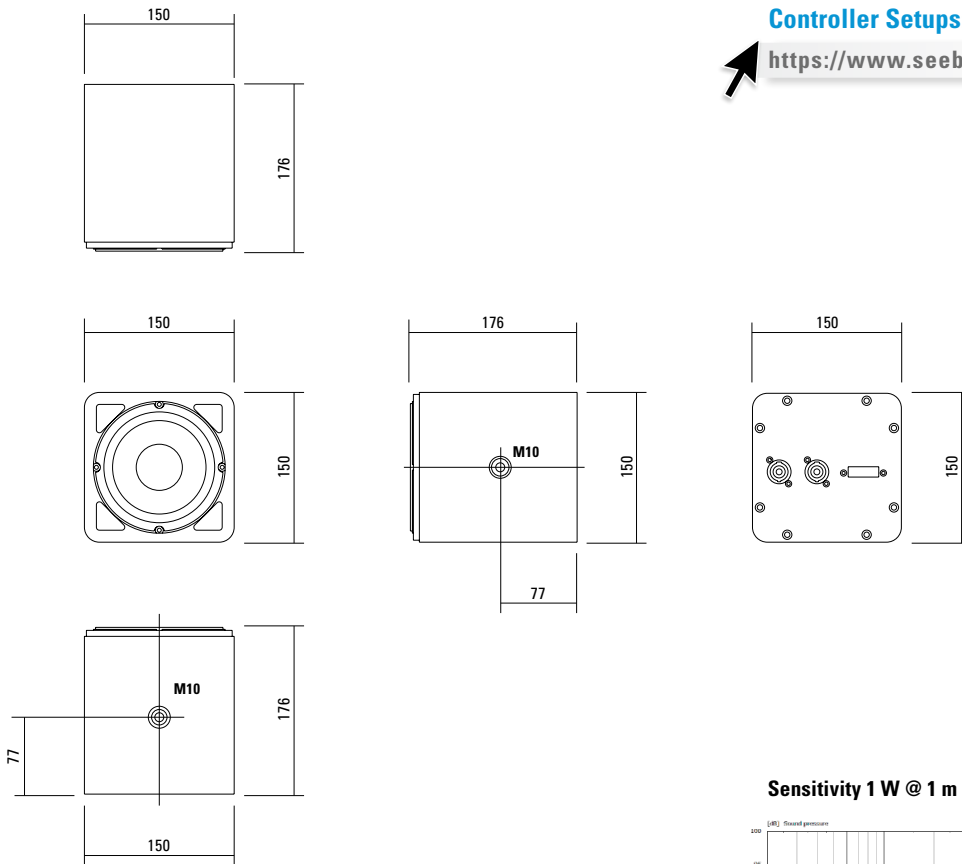

PRODUCT SPECIFICATIONS

Speaker Components	5" Nd (1,5" VC) / 0,75" coaxial
Description	Multi Media Sound System
Power AES / Peak	120 W / 360 W
Impedance nominal	16 Ω
SPL 1 W / Peak @ 1 m	93 dB / 115 dB
Usable Range	110 Hz - 19 kHz (-6 dB)
Tuning Frequency excursion minimum	120 Hz
X - Overpoint acoustical	3,0 kHz
Coverage horizontal / vertical	100° - conical
Connectors	2 x Speakon NL4MP in/out Coding: 1 +/- HiMid, 2 +/- loop thru 1 x Phoenix 4-pol
Rigging / Fittings	3 x M10
Weight	2,5 kg
Size height x width x depth	15,0 x 15,0 x 17,6 cm
Order No.	00160/black 00160/white (RAL 9010)

DIMENSIONS

Controller Setups:

<https://www.seeburg.com/de/downloads>

Sensitivity 1 W @ 1 m + Impedance

MEASUREMENTS

Frequency Response with Presets

2D Directivity Plot - radial

ACCESSORIES i5

Steel Safety

4 mm x 600 mm, black,
quick connector undetachably,
max. load 10 kg (BGI 810-3)

Order No. **01376/4**

Base Plate, Round

M20, ø 450 mm, height: 21 mm
black zinc die-cast, felt strips on
the bottom, weight: 6,7 kg
Order No. **01278/round**

Speaker Pole, Light

adjustable,
incl. M20 Adapter
Order No. **03004/set**

Flight Case

for 4 pcs. i 5, with mounted flying
brackets 01204, standard, 7,0 mm
birch multiplex, PVC coated, partition
walls, hinged lid, 2 x recessed sprung
handles, 1 x butterfly catch, rubber
feet, interior lined with felt.
Size (H x W x D): 24,0 x 42,0 x 36,0 cm
Order No. **16454**