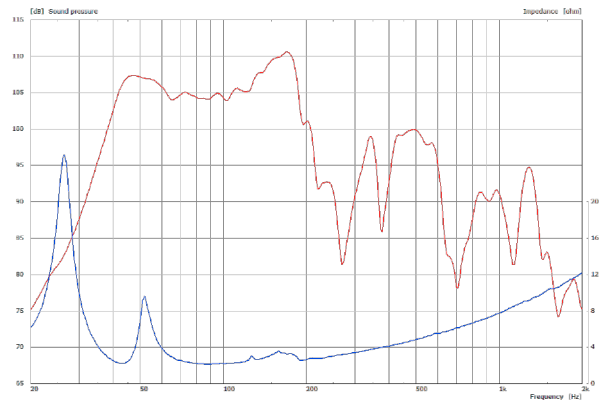

PRODUCT SPECIFICATIONS

Speaker Components	2 x 21" Nd
Description	Passive Bass Extension
Power AES / Peak	3600 W / 10,8 kW
Impedance nominal	2 Ω
SPL 1 W / Peak @ 1 m	107 dB / 146 dB
Usable Range	33 Hz - 150 Hz
Tuning Frequency excursion minimum	39 Hz
Connectors	2 x Neutrik Speakon NL4MP in/out Coding: 1 +/- HiMid, 2 +/- Sub
Handles	4 x
Rigging / Fittings	Wheelboard fittings
Weight	89 kg (+ 11,0 kg wheelboard)
Size height x width - depth	60,0 x 110,0 x 107,0 cm
Order No.	00390

Controller Setups finden Sie unter:

<http://www.seeburg.net/de/downloads>

MEASUREMENTS

Frequency Response with Presets

Sensitivity 1 W @ 1 m + Impedance

ACCESSORIES Galeo XT Sub

Wheel Board

for Galeo XT Sub, stackable,
11 kg