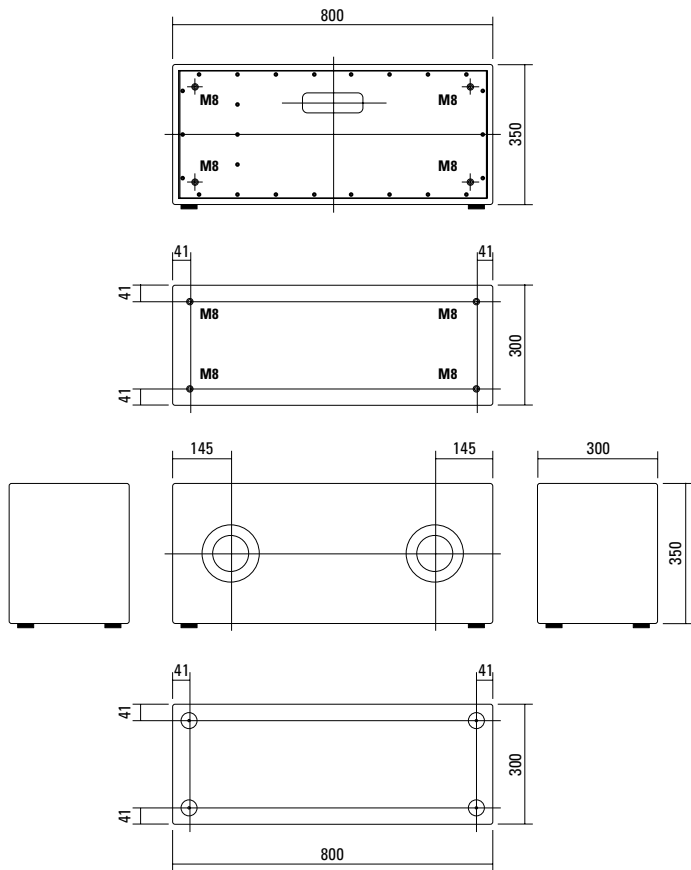

## PRODUCT SPECIFICATIONS

<b>Speaker Components</b>	12"
<b>Description</b>	Passive Bass Extension
<b>Power</b> AES / Peak	2 x 150 W / 2 x 450 W
<b>Impedance</b> nominal	2 x 4 Ω
<b>SPL</b> 1 W / Peak @ 1 m	94 dB / 121 dB
<b>Usable Range</b> - 6 dB	35 Hz - 150 Hz
<b>Tuning Frequency</b> excursion minimum	38 Hz / 110 Hz
<b>Connectors</b>	2 x Neutrik Speakon NL4MP in 2 x Neutrik Speakon NL4MP out Coding: 1 +/- Sub, 2 +/- n.c.
<b>Handles</b>	---
<b>Rigging / Fittings</b>	8 x M8
<b>Weight</b>	19,5 kg
<b>Size</b> height x width x depth	35,0 x 80,0 x 30,0 cm
<b>Order No.</b>	<b>00220/dc</b>

## DIMENSIONS

**Controller Setups** finden Sie unter:

<http://www.seeburg.net/Controller-Setups>

## MEASUREMENT