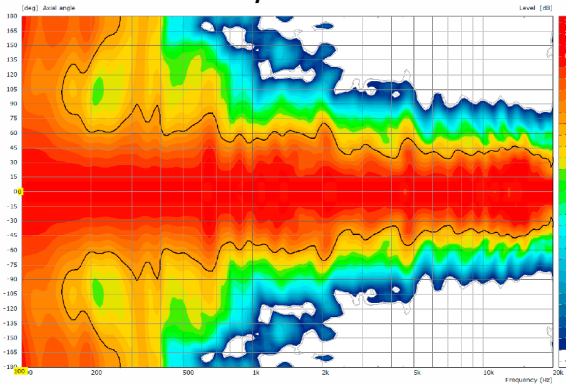

## DIMENSIONS

Controller Setups:

<https://www.seeburg.com/de/downloads>

## COVERAGE PATTERNS

Galeo T 70° - 2D Directivity Plot - horizontal

Galeo T 100° - horizontal - 2D Directivity Plot

Galeo T 70° / 100° - Directivity Plot - vertical