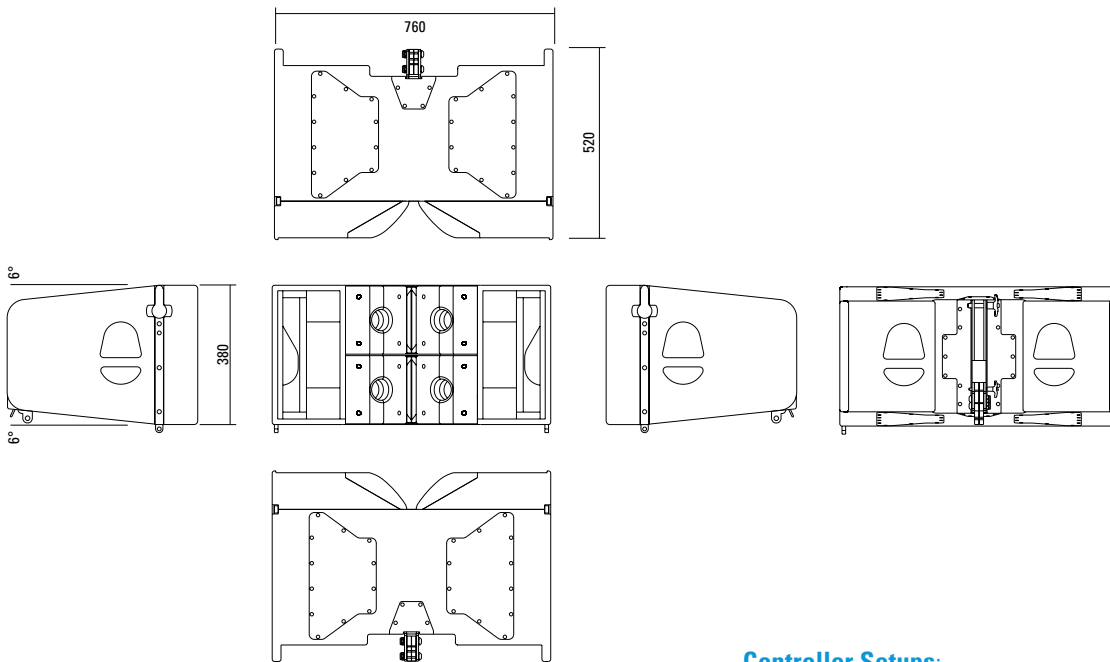

DIMENSIONS