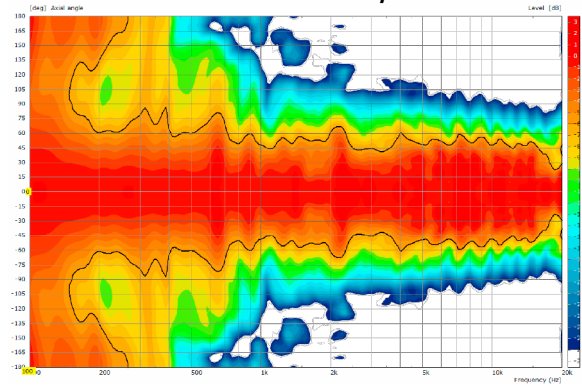

## DIMENSIONS

Controller Setups:

<https://www.seeburg.com/de/downloads>

## COVERAGE PATTERNS

Galeo T 70° - 2D Directivity Plot - horizontal

Galeo T 100° - horizontal - 2D Directivity Plot

Galeo T 70° / 100° - Directivity Plot - vertical