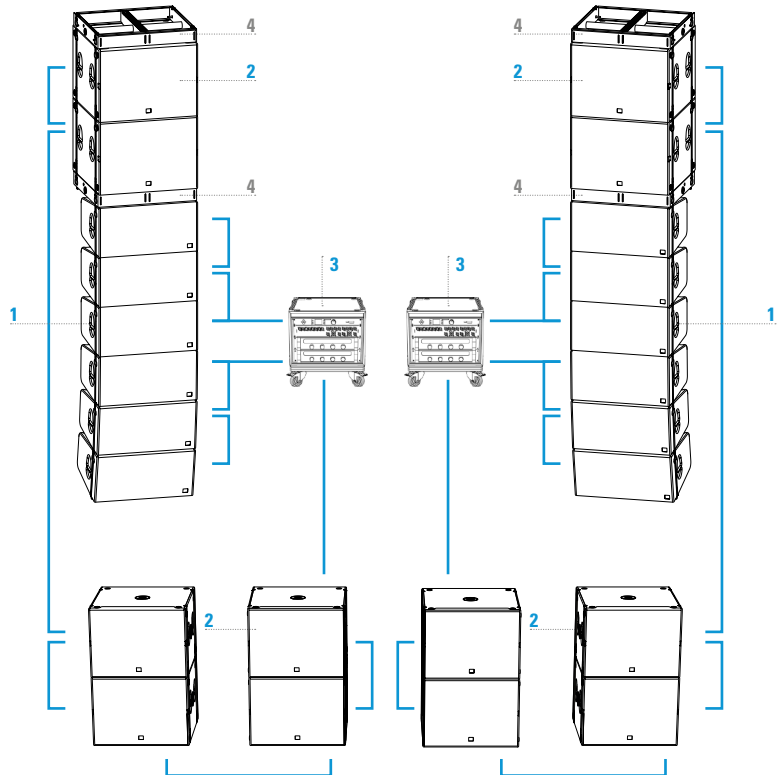

Tour-System

Components	Order No.
1 12 x Galeo T	00420
2 12 x Galeo T Sub	00430
3 2 x 19" x 7 Rack	10010
HDL M 8	01402
Connection Panel CP 4.8	01410
2 x 4-Channel Amping (4 x in / 8 x out)	
Accessories	Order No.
4 4 x Flying Frame	01316