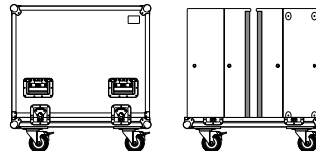

Cover

for TSM 12 / A 6,
padded
Order No. **01244**

Rain Cover

for TSM 12 / A 6
Order No. **01244/outdoor**

Flight Case

for 2 pcs. TSM 12 / A 6
heavy duty, 9 mm birch multiplex, PVC
coated, 6 x recessed sprung handles,
4 x butterfly catches, 4 x 100 mm blue
wheels, 2 pcs. with brake, partition
walls, interior lined with felt.
Order No. **16010 P**