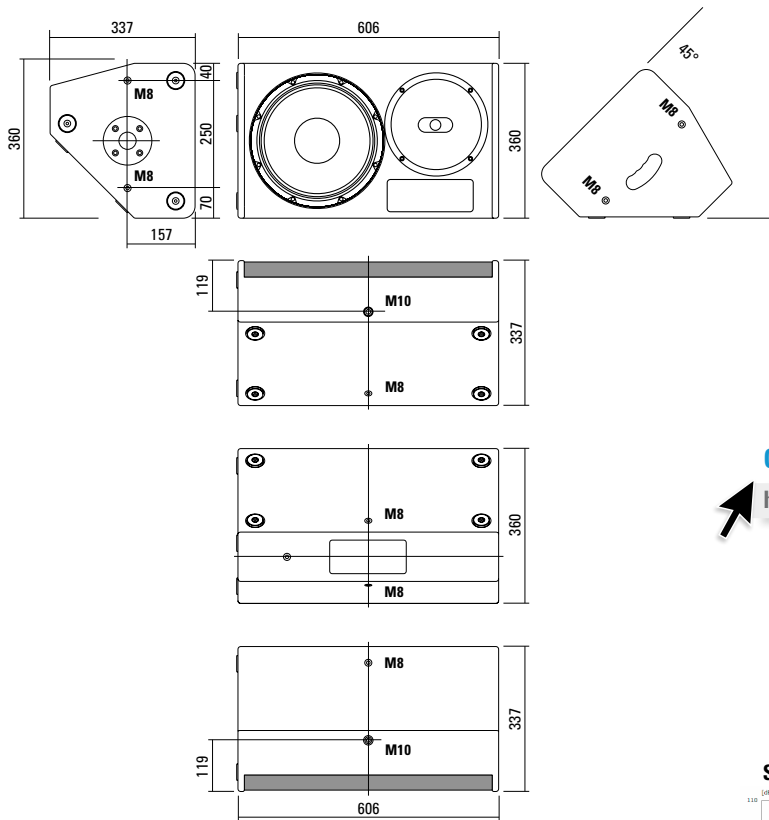

PRODUCT SPECIFICATIONS

Speaker Components	12" Nd / 1,4" Nd
Description	Multi Purpose Sound System
Power AES / Peak	600 W / 1800 W
Impedance nominal	8 Ω
SPL 1 W / Peak @ 1 m	98 dB / 131 dB
Usable Range	50 Hz - 19 kHz (-6 dB)
Tuning Frequency excursion minimum	54 Hz
X - Overpoint acoustical	850 Hz
Coverage horizontal / vertical	90° x 60° - rotatable
Max. Splay Angle	- - -
Connectors	2 x Neutrik Speakon NL4MP in/out Coding: 1 +/- HiMid, 2 +/- loop thru
Handles	1 x
Rigging / Fittings	2 x M10 / 7 x M8 35 mm pole mount
Weight	20 kg
Size height x width x depth	60,6 x 36,0 x 33,7 cm
Order No.	00958

Anschlussfeld.

35 mm Flanschhülse.

DIMENSIONS

Controller Setups:

<https://www.seeburg.net/de/downloads>

Sensitivity 1 W @ 1 m + Impedance

COVERAGE PATTERNS

2D Directivity Plot - horizontal

2D Directivity Plot - vertical

Flying Bracket

for TSM 12 / A 6
incl. screws
(per unit: 2 pcs. M10 x 30 adjustable
handle screws)
Order No. **01216/set**

Flying Bracket

for TSM 12 / A 6, horizontal alignment,
incl. screws (per unit: 2 pcs. adapters,
M10 hex lock nuts, flat- and rubber
washers)
Order No. **01216/H/set**

Flange

35 mm Ø → M10,
Order No. **08126**

Doughty Quick Trigger Clamp

max. load 250 kg
Order No. **01223/250 kg**

Ring Screw

M10– DIN 580
Order No. **73700**

TV Spigot

10 mm internal thread,
28 mm Ø
Order No. **08128**