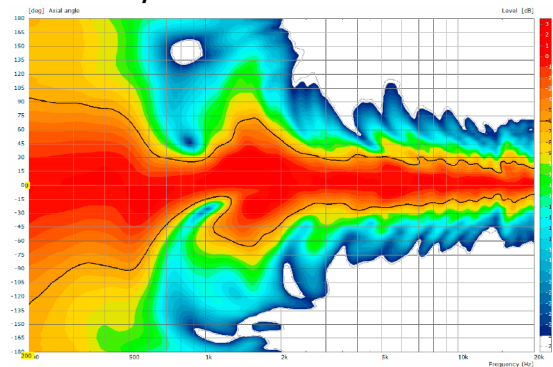

PRODUCT SPECIFICATIONS

Speaker Components	12" Nd / 1,4" Nd
Description	Multi Purpose Sound System
Power AES / Peak	600 W / 1800 W
Impedance nominal	8 Ω
SPL 1 W / Peak @ 1 m	98 dB / 131 dB
Usable Range	50 Hz - 19 kHz (-6 dB)
Tuning Frequency excursion minimum	54 Hz
X - Overpoint acoustical	850 Hz
Coverage horizontal / vertical	90° x 60° - rotatable
Max. Splay Angle	- - -
Connectors	2 x Neutrik Speakon NL4MP in/out Coding: 1 +/- HiMid, 2 +/- loop thru
Handles	1 x
Rigging / Fittings	2 x M10 / 7 x M8 35 mm pole mount
Weight	20 kg
Size height x width x depth	60,6 x 36,0 x 33,7 cm
Order No.	00958

Anschlussfeld.

35 mm Flanschhülse.

DIMENSIONS

Controller Setups:

<https://www.seeburg.net/de/downloads>

Sensitivity 1 W @ 1 m + Impedance

COVERAGE PATTERNS

2D Directivity Plot - horizontal

2D Directivity Plot - vertical

Flying Bracket

for TSM 12 / A 6
incl. screws
(per unit: 2 pcs. M10 x 30 adjustable
handle screws)
Order No. **01216/set**

Flying Bracket

for TSM 12 / A 6, horizontal alignment,
incl. screws (per unit: 2 pcs. adapters,
M10 hex lock nuts, flat- and rubber
washers)
Order No. **01216/H/set**