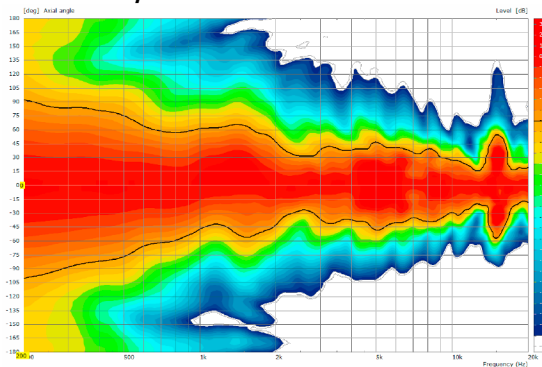

PRODUCT SPECIFICATIONS

Speaker Components	12" Nd / 1,4" Nd
Description	Multi Purpose Sound System
Power AES / Peak	600 W / 1800 W
Impedance nominal	8 Ω
SPL 1 W / Peak @ 1 m	98 dB / 131 dB
Usable Range	50 Hz - 19 kHz (-6 dB)
Tuning Frequency excursion minimum	54 Hz
X - Overpoint acoustical	850 Hz
Coverage horizontal / vertical	90° x 60° - rotatable
Max. Splay Angle	- - -
Connectors	2 x Neutrik Speakon NL4MP in/out Coding: 1 +/- HiMid, 2 +/- loop thru
Handles	1 x
Rigging / Fittings	2 x M10 / 7 x M8 35 mm pole mount
Weight	20 kg
Size height x width x depth	60,6 x 36,0 x 33,7 cm
Order No.	00958

Anschlussfeld.

35 mm Flanschhülse.

DIMENSIONS

Controller Setups:

<https://www.seeburg.net/de/downloads>

Sensitivity 1 W @ 1 m + Impedance

COVERAGE PATTERNS

2D Directivity Plot - horizontal

2D Directivity Plot - vertical

Flying Bracket

for TSM 12 / A 6
incl. screws
(per unit: 2 pcs. M10 x 30 adjustable
handle screws)
Order No. **01216/set**

Flying Bracket

for TSM 12 / A 6, horizontal alignment,
incl. screws (per unit: 2 pcs. adapters,
M10 hex lock nuts, flat- and rubber
washers)
Order No. **01216/H/set**