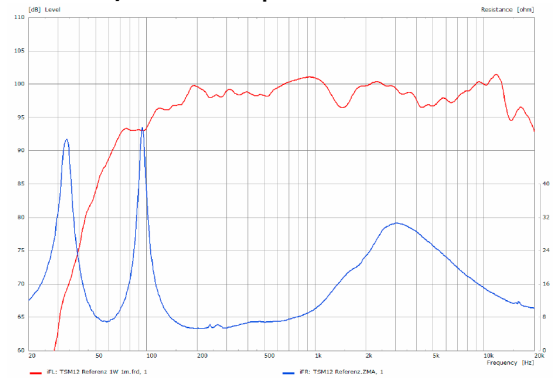

PRODUCT SPECIFICATIONS

Speaker Components	12" Nd / 1,4" Nd
Description	Multi Purpose Sound System
Power AES / Peak	600 W / 1800 W
Impedance nominal	8 Ω
SPL 1 W / Peak @ 1 m	98 dB / 131 dB
Usable Range	50 Hz - 19 kHz (-6 dB)
Tuning Frequency excursion minimum	54 Hz
X - Overpoint acoustical	850 Hz
Coverage horizontal / vertical	90° x 60° - rotatable
Max. Splay Angle	- - -
Connectors	2 x Neutrik Speakon NL4MP in/out Coding: 1 +/- HiMid, 2 +/- loop thru
Handles	1 x
Rigging / Fittings	2 x M10 / 7 x M8 35 mm pole mount
Weight	20 kg
Size height x width x depth	60,6 x 36,0 x 33,7 cm
Order No.	00958

Anschlussfeld.

35 mm Flanschhülse.

DIMENSIONS

Controller Setups:

<https://www.seeburg.net/de/downloads>

Sensitivity 1 W @ 1 m + Impedance

COVERAGE PATTERNS

2D Directivity Plot - horizontal